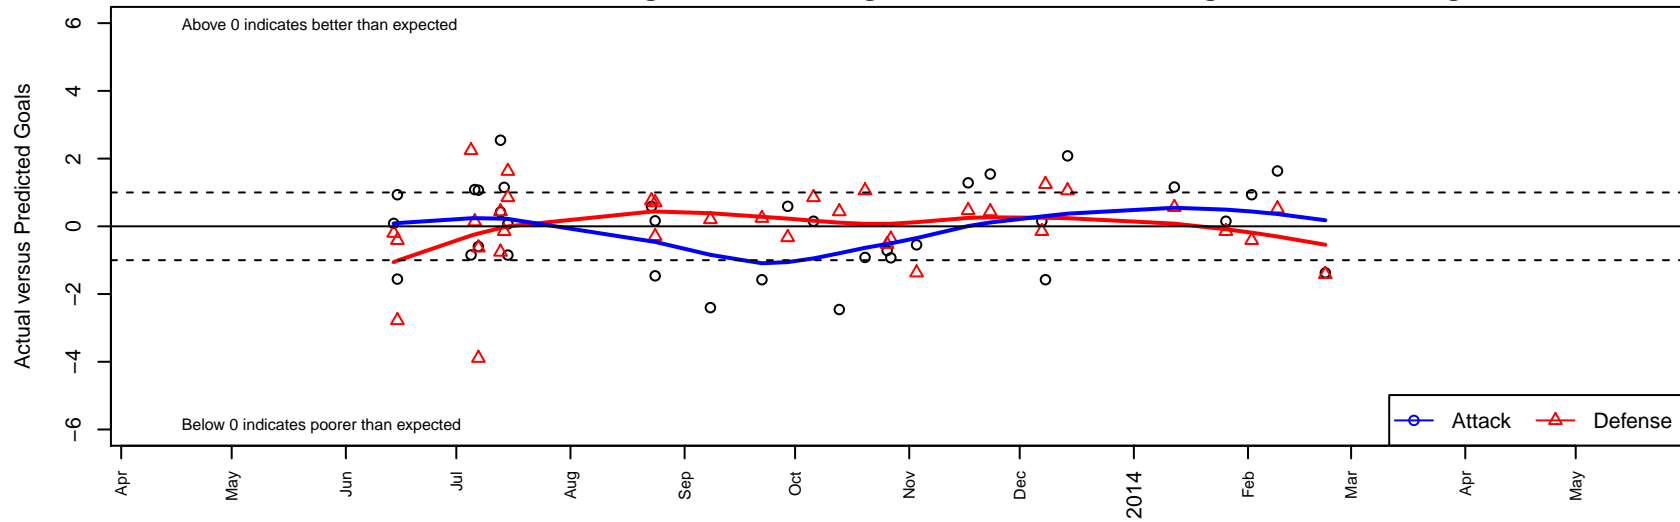

Eastside FC White B96
Dots are actual minus expected GF (blue circles) and GA (red triangles).
Blue line is smoothed change in attack strength. Red is smoothed change in defense strength.